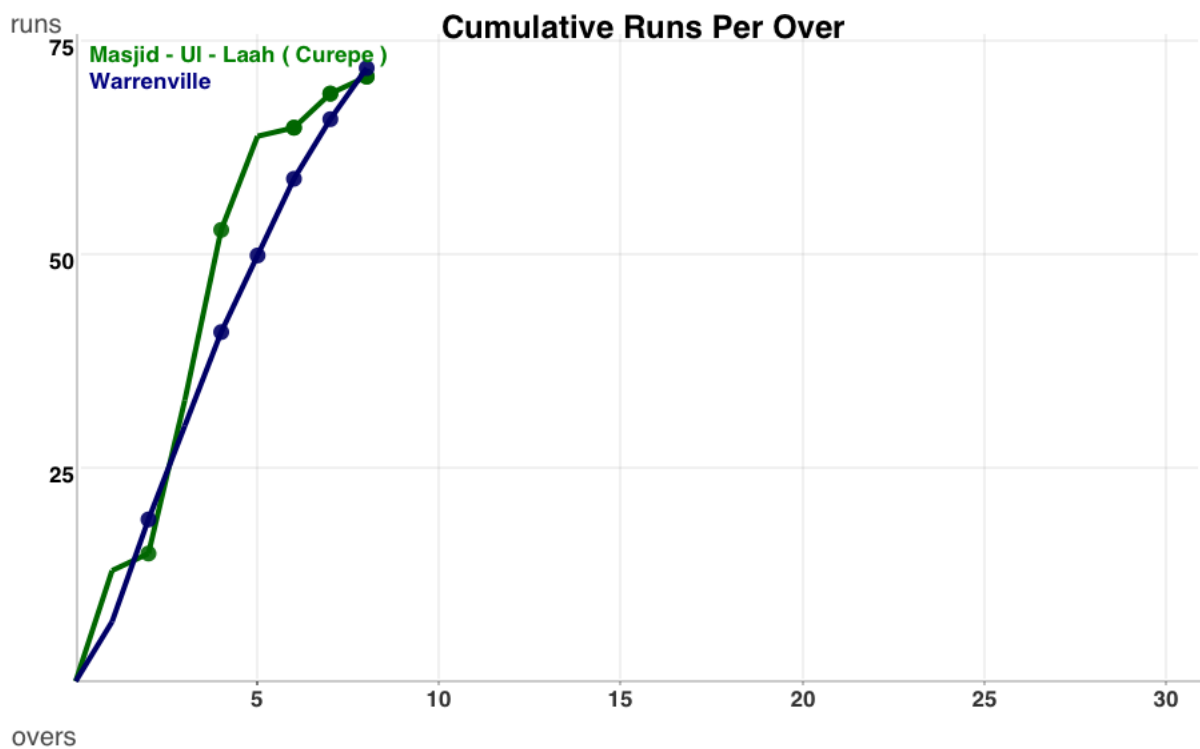

Masjid - UI - Laah (Curepe) vs Warrenville

WORM