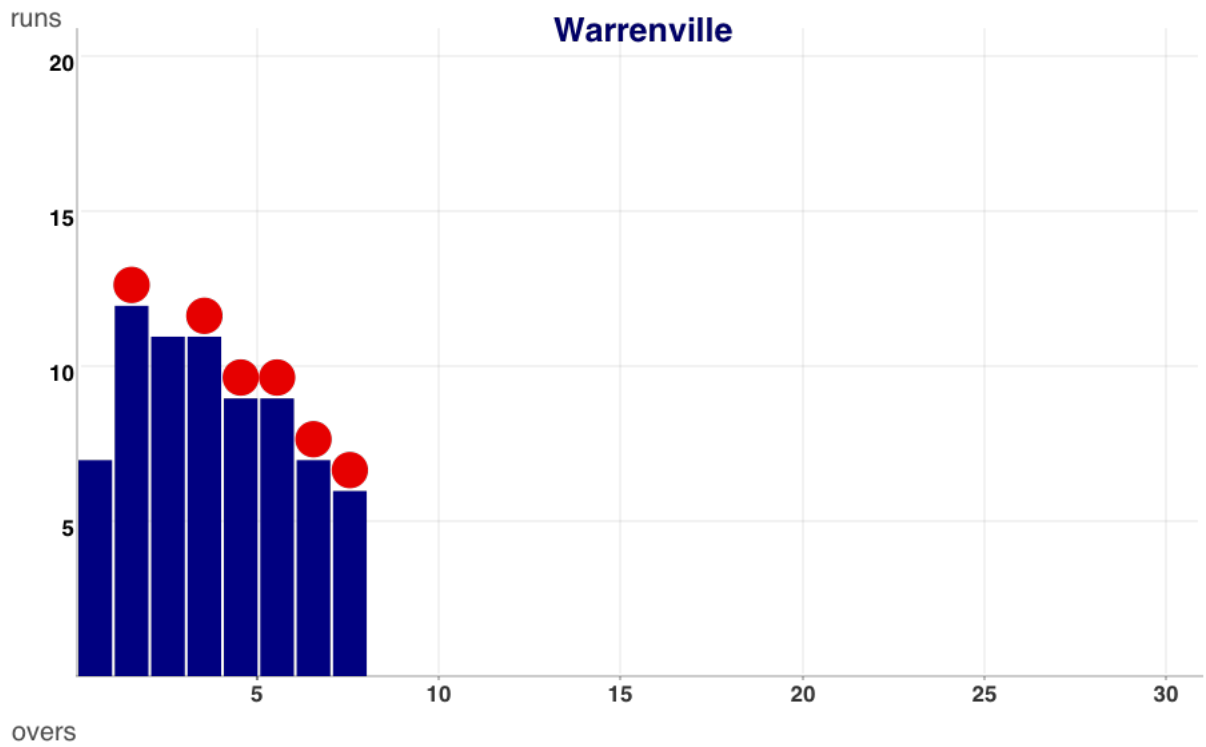

Masjid - UI - Laah (Curepe) vs Warrenville

Warrenville INNINGS

O	RUNS	WKT	BOWLER	BALL BY BALL
1	7	0	Sameer Juman (	. . 2lb 1wd . 4 .
2	19	1	Fazil Mohammed	4 2 . 2lb 1wd 2 1wd W
3	30	1	Sameer Hoosaney	2 1 . 2 1 1wd 4
4	41	2	Sheraz Hoosaney	1wd 1wd 2 2 2 1 W 2
5	50	3	Adil Juman (Masjid UI.	2 6 . W 1
6	59	4	Fazeer Juman (	1 2 1 W 1wd 2 2lb
7	66	5	Nasir Khan (Curepe)	. W 1 . 4 2
8	72	6	Ameer Juman	1 . 1wd 2 W 1 1

Masjid - UI - Laah (Curepe) INNINGS

O	RUNS	WKT	BOWLER	BALL BY BALL
1	13	0	Idrees Mohammed (	2 . 1wd 2 2 4 2
2	15	1	Qadir Shah	2 . . . . W
3	33	1	Ameer Mohammed (	4 1wd 4 . 4 1wd . 4
4	53	2	Clint Nabbie	W 1 4 1wd 1wd 4 3wd 2 1wd 1wd 2
5	64	2	Javed Boodram (wjm)	5 . 2 . 1wd 2 1
6	65	4	Salim Hosein	W 1wd . W . . .
7	69	6	Fawwaz Ali	W 1 1 W 1 1
8	71	8	Fayaz Shah	2 W . . . W

Masjid - UI - Laah (Curepe) vs Warrenville

Manhattan