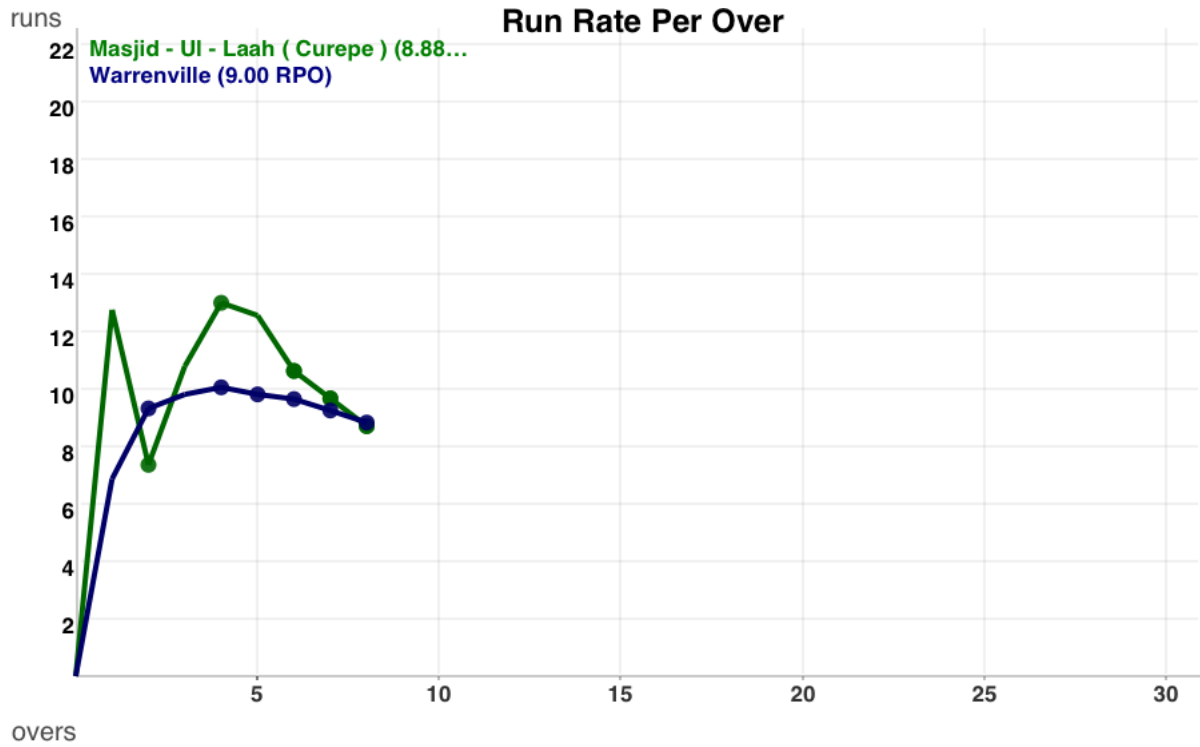

Masjid - UI - Laah (Curepe) vs Warrenville

WORM